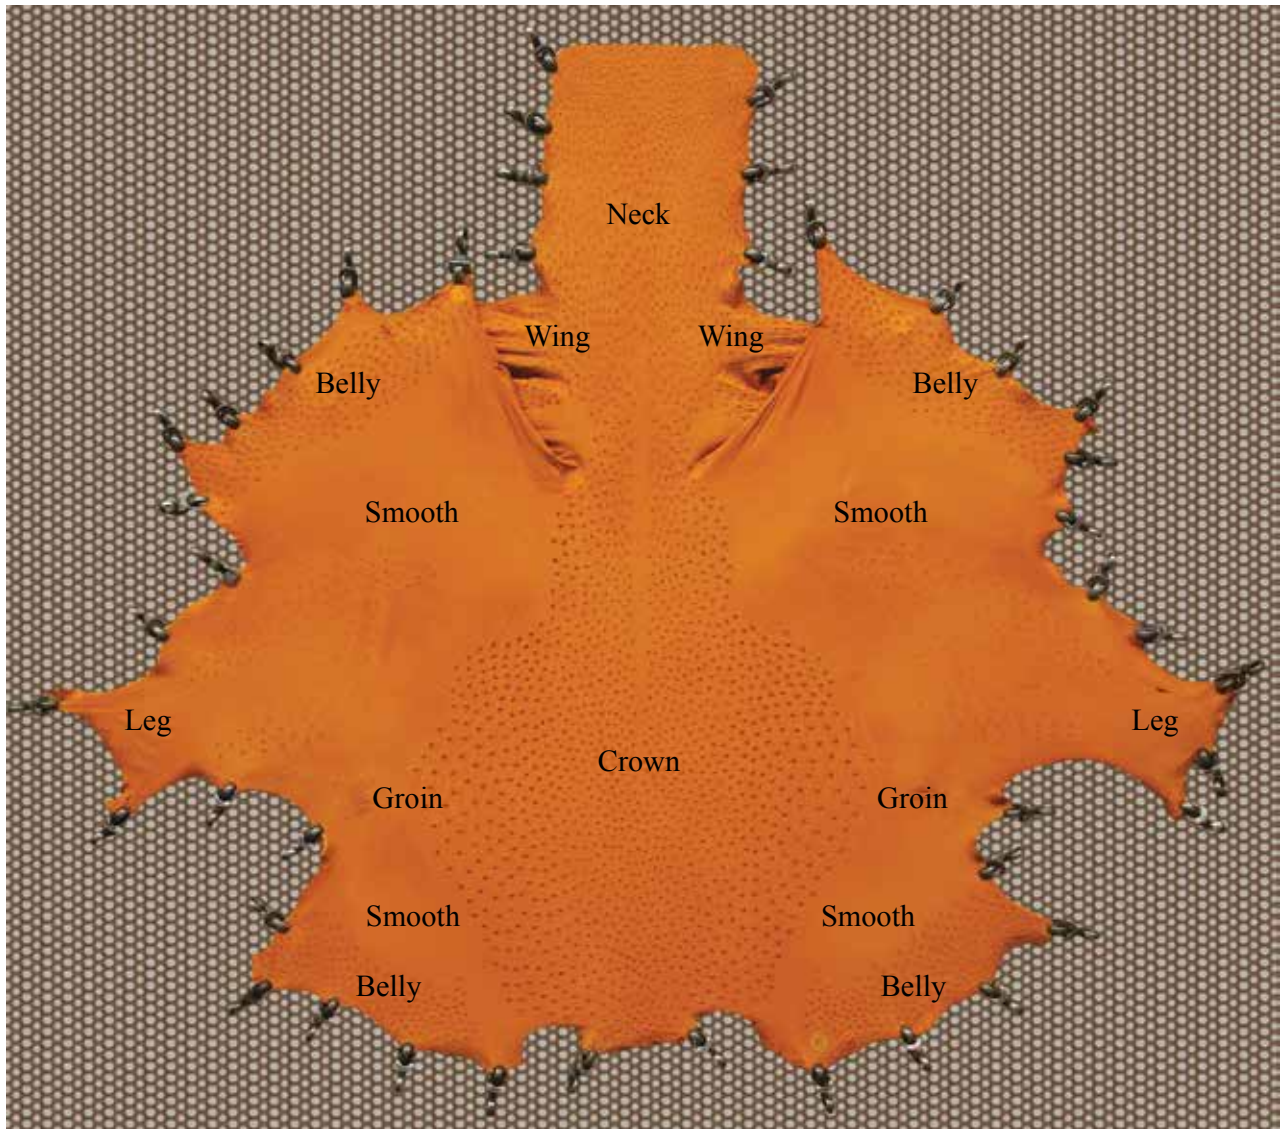

Flamingo  
LVF

Umber  
Bruciato

Printers Blue  
Rio Grande

Gerbera  
CC

Antique Saddle  
Colonial

Linden Green  
LVF

Peat  
Vintage

Black  
Rio Grande

# CLASSIFICATION

KLEIN KAROO  
*Finest Ostrich Leather*